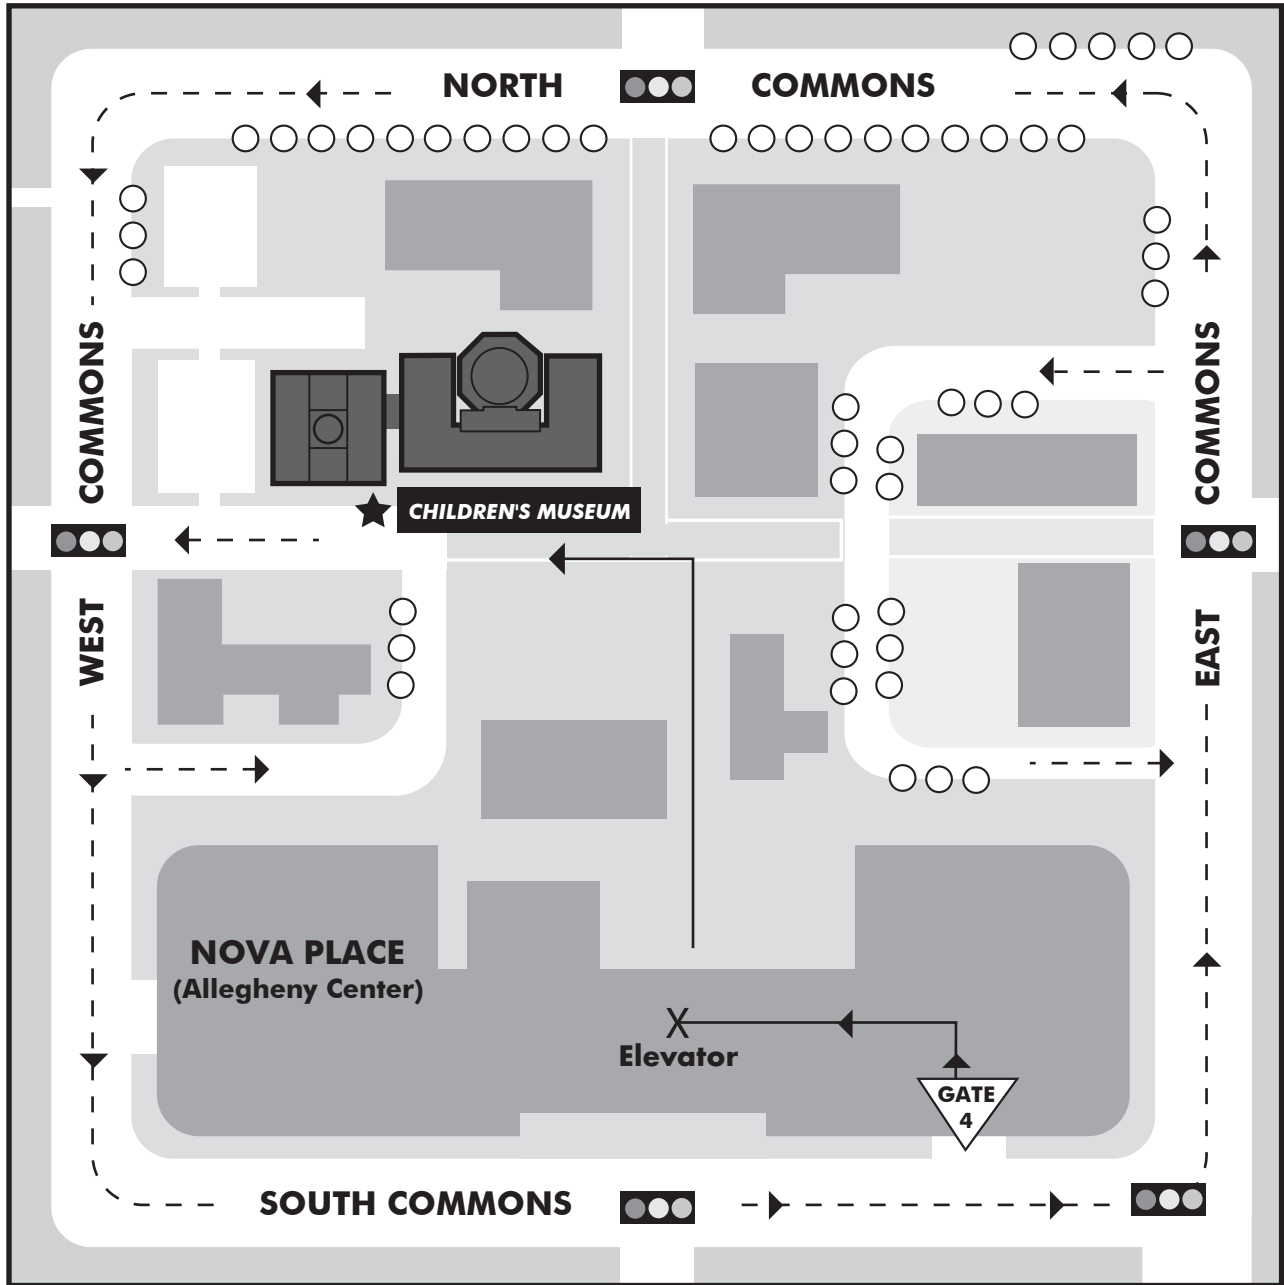

ALTERNATE PARKING

NOVA PLACE PARKING GARAGE, GATE 4 - enter from South Commons (LEFT SIDE) take a ticket upon entering and drive straight onto the B level. Turn left and drive toward the Elevators. Once parked take the elevator to the plaza level (P) and use this map to find your way to the Museum. Discounted exit tickets may be purchased at our Admissions Desk. Pricing: Weekdays \$7.50, weekends \$5.00.

STREET PARKING
Pay at kiosks when applicable

GUIDE LINES

ONE WAY STREET