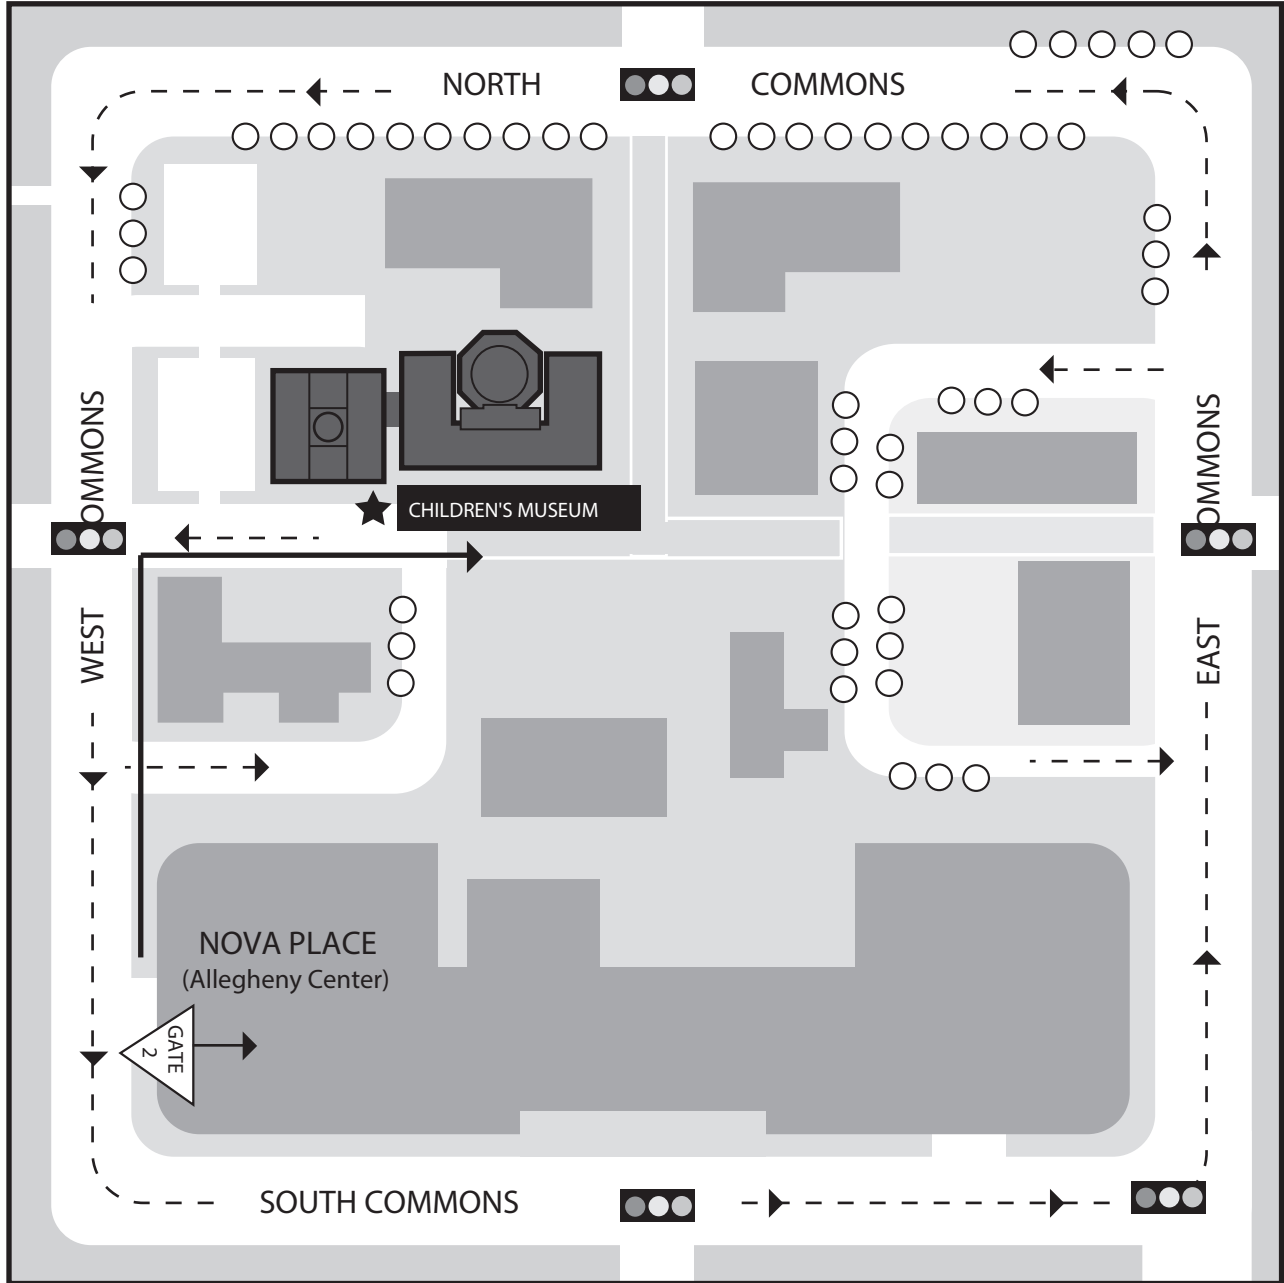

ALTERNATE PARKING

▽ NOVA PLACE PARKING GARAGE, GATE 2 - enter from West Commons and take a ticket upon entering. You can purchase a discounted exit ticket at our Admissions Desk. Pricing: Weekdays \$7.50, weekends \$5.00.

○ ○ ○ STREET PARKING
Pay at kiosks when applicable

→ WALKWAY
- - - ONE WAY STREET