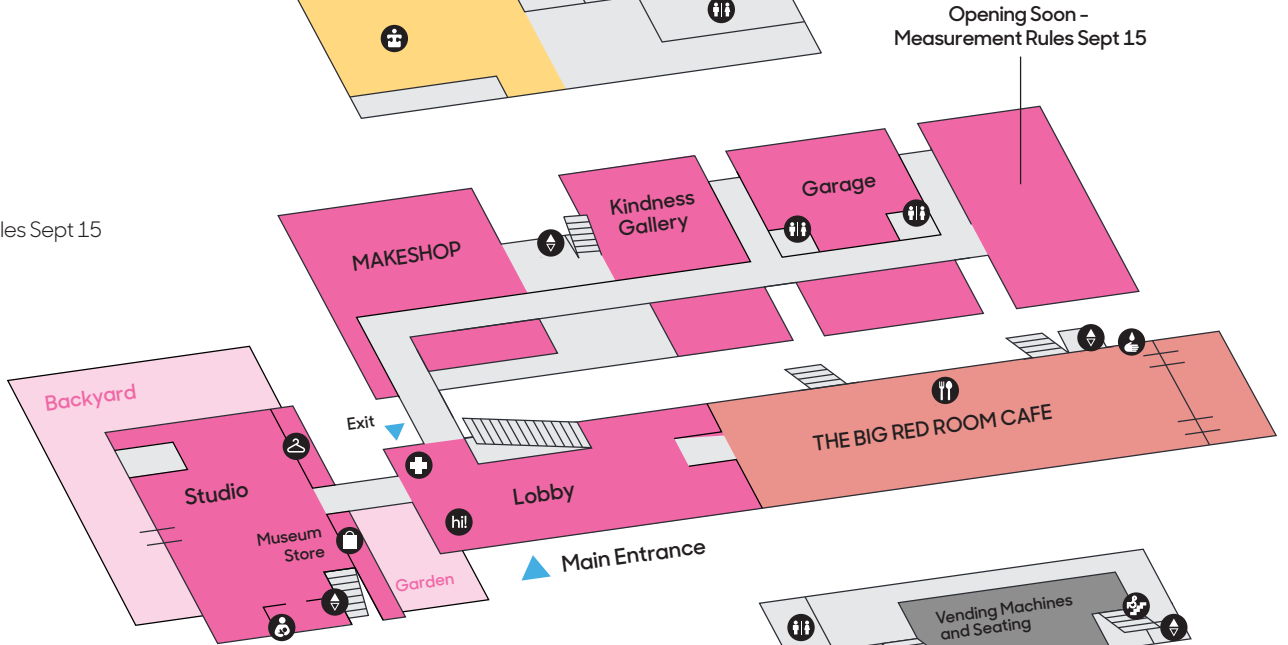

# 1

MAKESHOP  
Kindness Gallery  
Garage  
Opening Soon -  
Measurement Rules Sept 15  
Bathrooms

# G

Lobby  
Museum Store  
Studio  
Quiet Room  
Backyard  
Cafe  
Bathrooms

# G1

SLB Radio Youth Media Center  
Group Lunch Rooms  
Bathrooms

# 1

StudioLab - How You Wear It  
MakeLab  
TechLab  
Grable Gallery  
Gymnasium