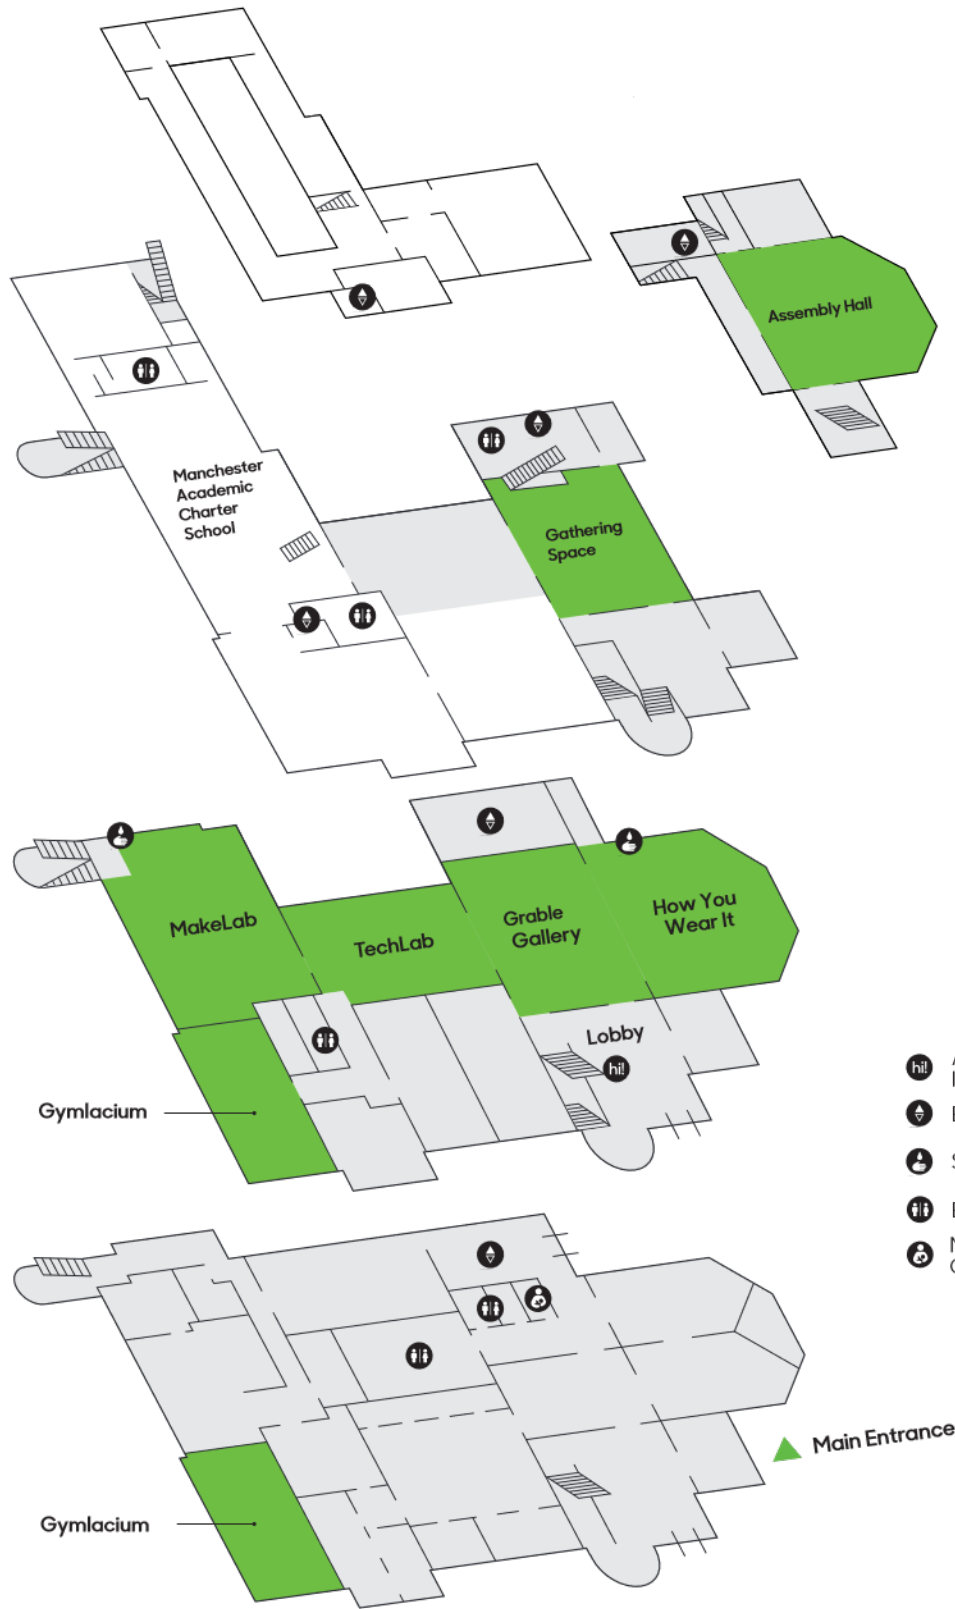

3

Assembly Hall

2

Manchester Academic
Charter School
Gathering Space

1

StudioLab - How You Wear It
MakeLab
TechLab
Grable Gallery
Gymnasium

B

Gymnasium

museumlab.

museumlab.org

architect
m

museumlab is open Saturday and Sunday only, from 12:00–5:00pm