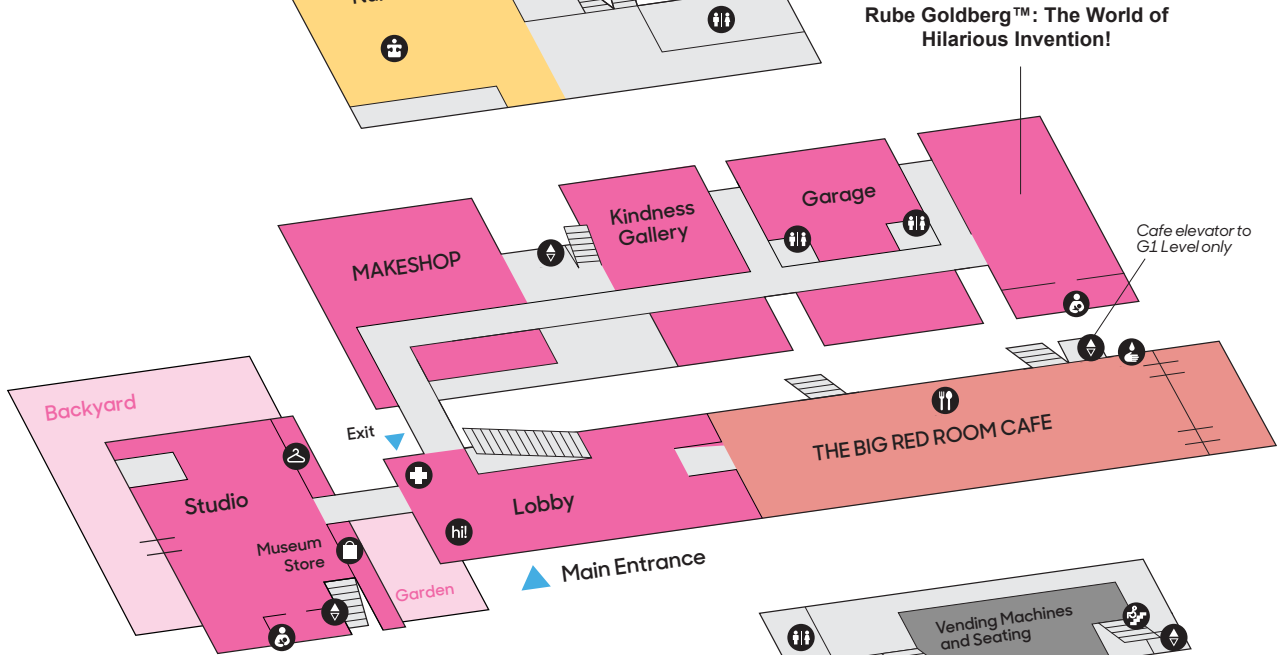

# 3

Waterplay  
Bathrooms

# G

Lobby  
Museum Store  
Studio  
Quiet Room  
Backyard  
Cafe  
Bathrooms

# G1

SLB Radio Youth Media Center  
Group Lunch Rooms  
Bathrooms

# B

Classrooms  
Party Rooms  
Bathrooms

- Admissions & Information
- Museum Store
- Bathrooms
- Elevator
- Sensory Friendly
- First Aid
- Coat Room
- Evac Chair
- Nursing & Quiet Space
- Sink
- Food

children's  
museum