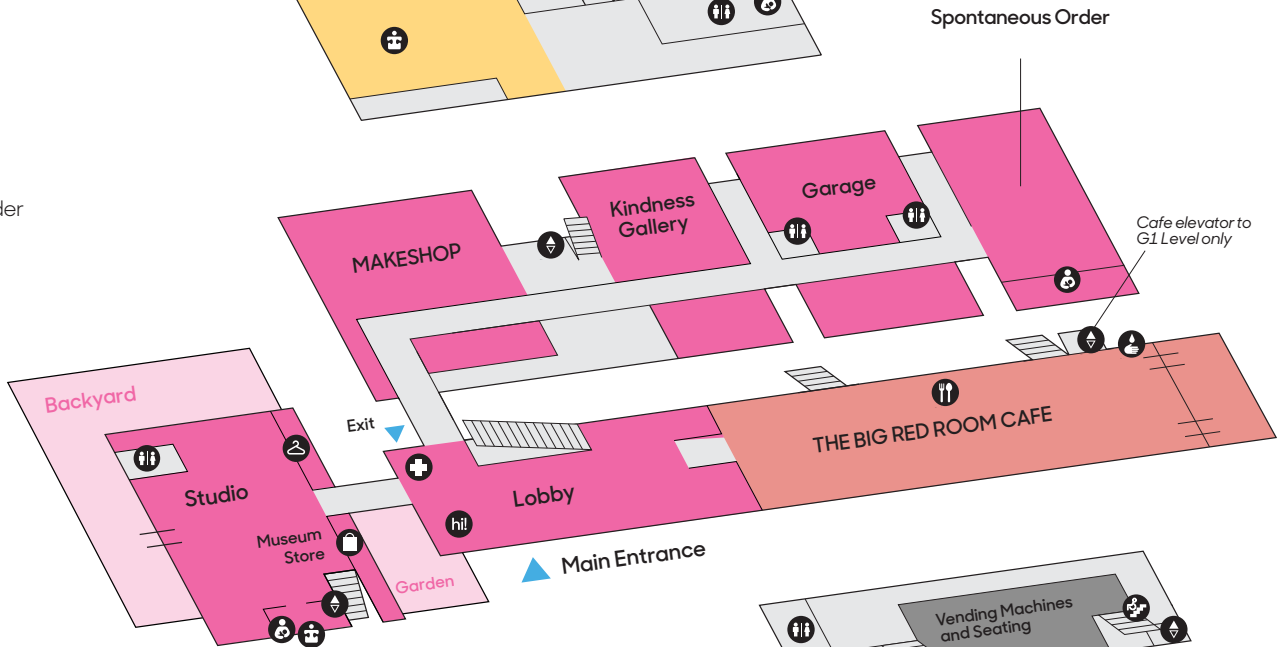

# 1

MAKESHOP  
Kindness Gallery  
Garage  
Spontaneous Order  
Bathrooms

# G

Lobby  
Museum Store  
Studio  
Quiet Room  
Backyard  
Cafe  
Bathrooms

# G1

SLB Radio Youth Media Center  
Group Lunch Rooms  
Bathrooms

# B

Classrooms  
Party Rooms  
Bathrooms

- Admissions & Information
- Museum Store
- Bathrooms
- Elevator
- Sensory Friendly
- First Aid
- Coat Room
- Evac Chair
- Nursing & Quiet Space
- Sink
- Food