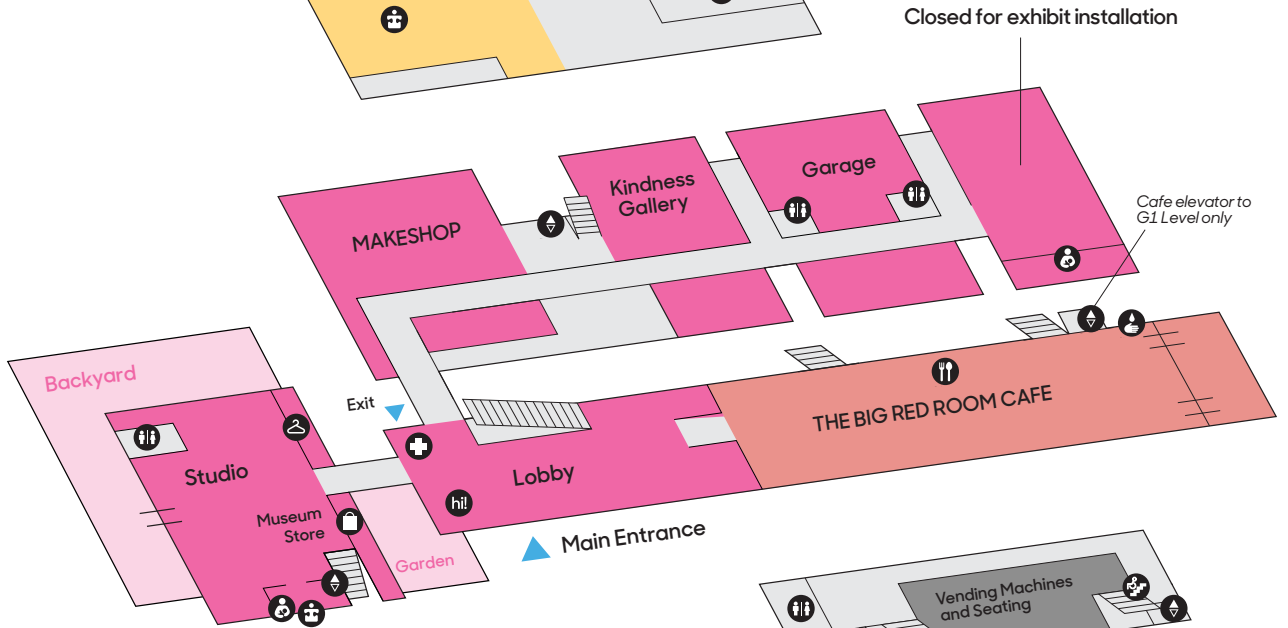

3

Waterplay
Bathrooms

2

Nursery
Bathrooms

1

MAKESHOP
Kindness Gallery
Garage
Bathrooms

G

Lobby
Museum Store
Studio
Quiet Room
Backyard
Cafe
Bathrooms

G1

SLB Radio Youth Media Center
Group Lunch Rooms
Bathrooms

B

Classrooms
Party Rooms
Bathrooms

- Admissions & Information
- Elevator
- Coat Room
- Sink
- Museum Store
- Sensory Friendly
- Evac Chair
- Food
- Bathrooms
- First Aid
- Nursing & Quiet Space