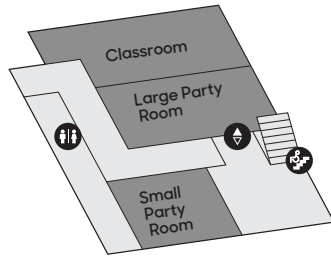

3

Waterplay
Bathrooms

2

Nursery
Bathrooms

1

MAKESHOP
Kindness Gallery
Garage
Bathrooms

G

Lobby
Museum Store
Studio
Quiet Room
Backyard
Cafe
Bathrooms

G1

SLB Radio Youth Media Center
Group Lunch Rooms
Bathrooms

B

Classrooms
Party Rooms
Bathrooms

- Admissions & Information
- Elevator
- Coat Room
- Sink
- Museum Store
- Sensory Friendly
- Evac Chair
- Food
- Bathrooms
- First Aid
- Nursing & Quiet Space