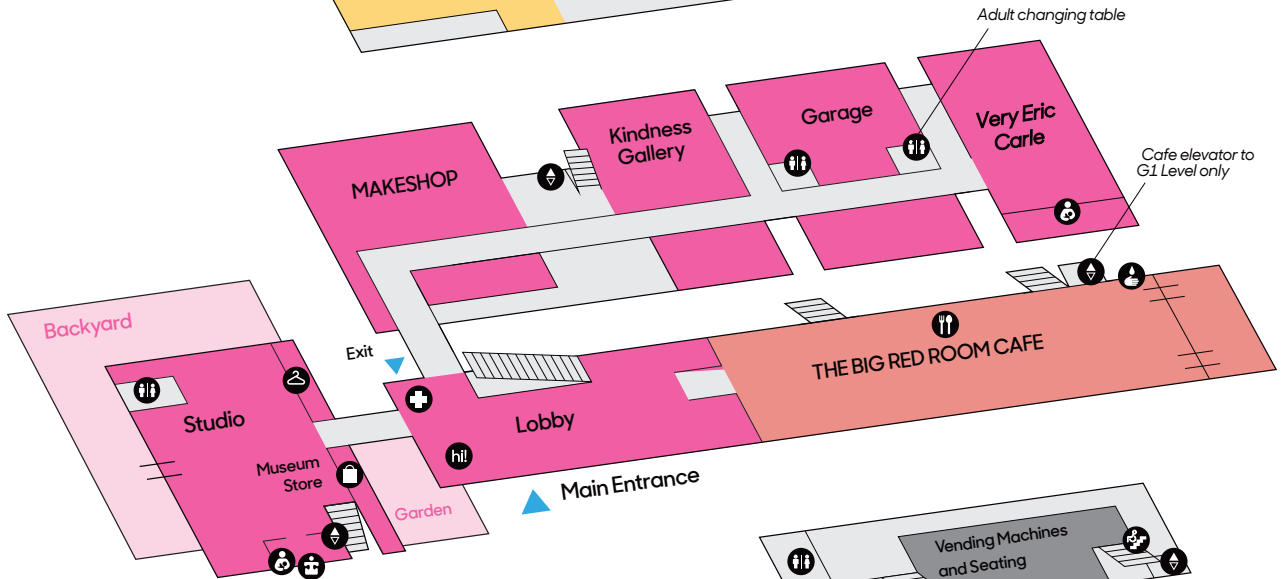

3

Waterplay
Bathrooms

2

Nursery
Bathrooms

1

MAKESHOP
Kindness Gallery
Garage
Bathrooms
TAPESCAPE

G

Lobby
Museum Store
Studio
Quiet Room
Backyard
Cafe
Bathrooms

G1

SLB Radio Youth Media Center
Group Lunch Rooms
Bathrooms

B

Classrooms
Party Rooms
Bathrooms

- | | | |
|--------------------------|------------------|-----------------------|
| Admissions & Information | Museum Store | Bathrooms |
| Elevator | Sensory Friendly | First Aid |
| Coat Room | Evac Chair | Nursing & Quiet Space |
| Sink | Food | |