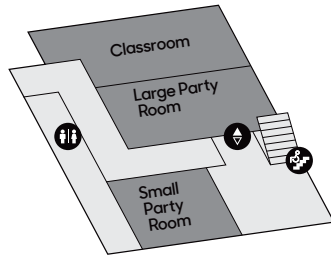

3

Waterplay
Bathrooms

2

Nursery
Bathrooms

1

MAKESHOP
Kindness Gallery
Garage
Bathrooms
TAPESCAPE

G

Lobby
Museum Store
Studio
Quiet Room
Backyard
Cafe
Bathrooms

G1

SLB Radio Youth Media Center
Group Lunch Rooms
Bathrooms

B

Classrooms
Party Rooms
Bathrooms

- | | | |
|--------------------------|------------------|-----------------------|
| Admissions & Information | Museum Store | Bathrooms |
| Elevator | Sensory Friendly | First Aid |
| Coat Room | Evac Chair | Nursing & Quiet Space |
| Sink | Food | |